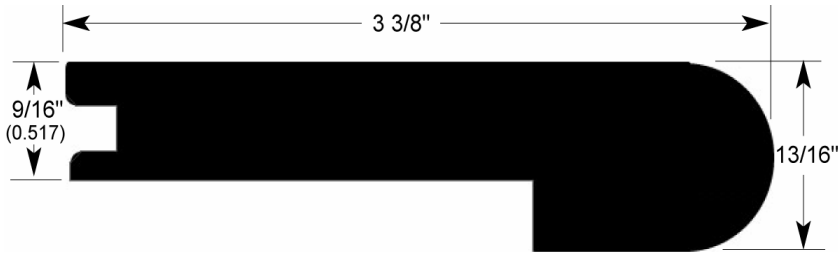

L.W. Mountain Hardwood Floors, Inc.

1615 Dundee Avenue Suite C Elgin, IL. 60120 Phone: 847-888-9966 Fax: 847-888-6699

BAMBOO TRANSITIONS

T-Molding

Square Nose Reducer

Reducer

Stairnose

Overlap Reducer 9/16