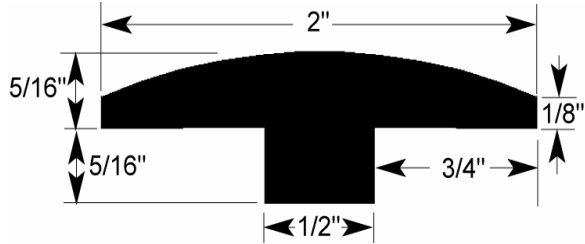

L.W. Mountain Hardwood Floors, Inc.

1615 Dundee Avenue Suite C Elgin, IL. 60120 Phone: 847-888-9966 Fax: 847-888-6699

BAMBOO TRANSITIONS

T-Molding

Square Nose Reducer

Reducer

Stairnose

Overlap Reducer 9/16